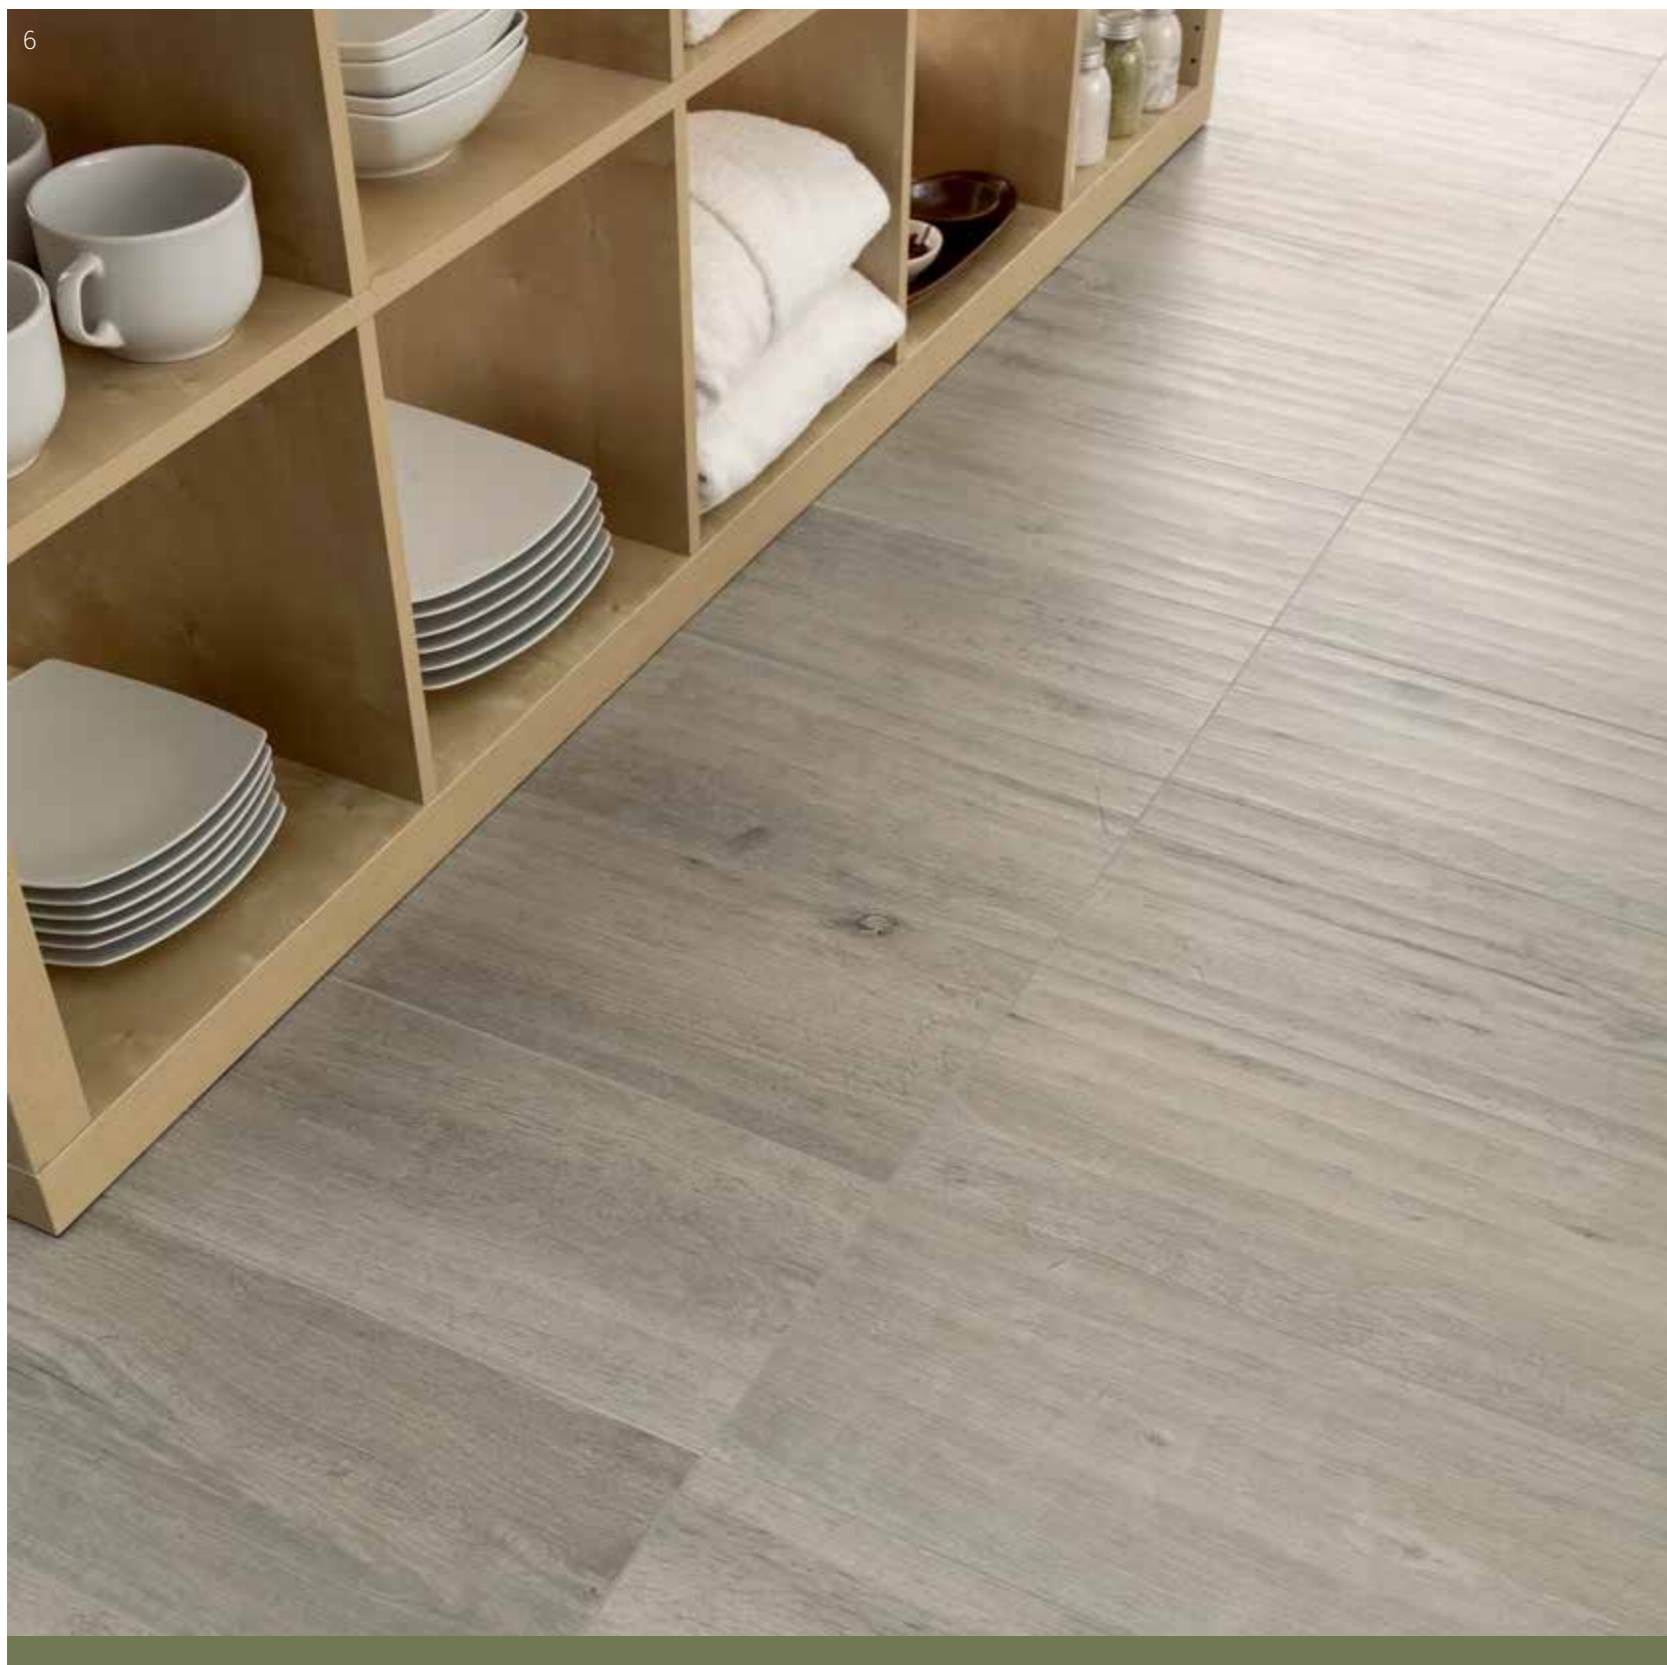

Керамические поверхности для любых назначений.

Natural Life охватывает аккуратный подбор поверхностей для проектирования современных пространств. Коллекция предлагает эксклюзивную систему напольных и настенных плиток для отделки внутренних и наружных контекстов любого назначения. Каждая поверхность в состоянии стильно подчеркнуть индивидуальность домашних или общественных интерьеров любых размеров.

Superfici ceramiche per qualsiasi destinazione d'uso.

Natural Life propone una accurata selezione di superfici per rispondere alle esigenze legate alla progettazione di spazi contemporanei. La collezione offre un sistema esclusivo di pavimenti e rivestimenti per ambienti interni ed esterni di qualsiasi destinazione d'uso. Ogni superficie esalta con stile naturale spazi residenziali e contesti commerciali di qualsiasi dimensione.

Ceramic surfaces for any destination of use.

Natural Life offers a careful selection of different surfaces to meet the needs of contemporary projects. The collection is a complete set of floor and wall coverings for indoor and outdoor application, suitable for any destination of use. Every single surface is able to exalt residential venues and commercial spaces of any size with a natural style.

Naturalife

Эстетика и функциональность.

Натуральная сущность дерева и вневременная красота травертина объединяются с отличными техническими качествами лучшего керамогранита – прочного, морозостойкого, долговечного, легкого в чистке и уходе. Материал не меняет своего внешнего вида даже по истечении долгого времени, а значит максимально функционален в любом контексте.

Estetica e funzionalità.

La profonda ispirazione naturale del legno e la bellezza senza tempo del travertino si fondono alle performance tecniche del migliore gres porcellanato, resistente, ingelivo, inalterabile nel tempo, facile da pulire e da mantenere. Il fascino della materia inoltre si conserva intatto nel tempo garantendo nel contempo la massima praticità ovunque.

Aesthetic appeal and functionality.

The intense appeal of natural wood and the timeless beauty of travertine blend with the technical performance of the best porcelain stoneware in terms of resistance, frost-proofing, durability over time, easy cleaning and maintenance. The charm of the material remains unaltered guaranteeing the utmost functionality in any space.