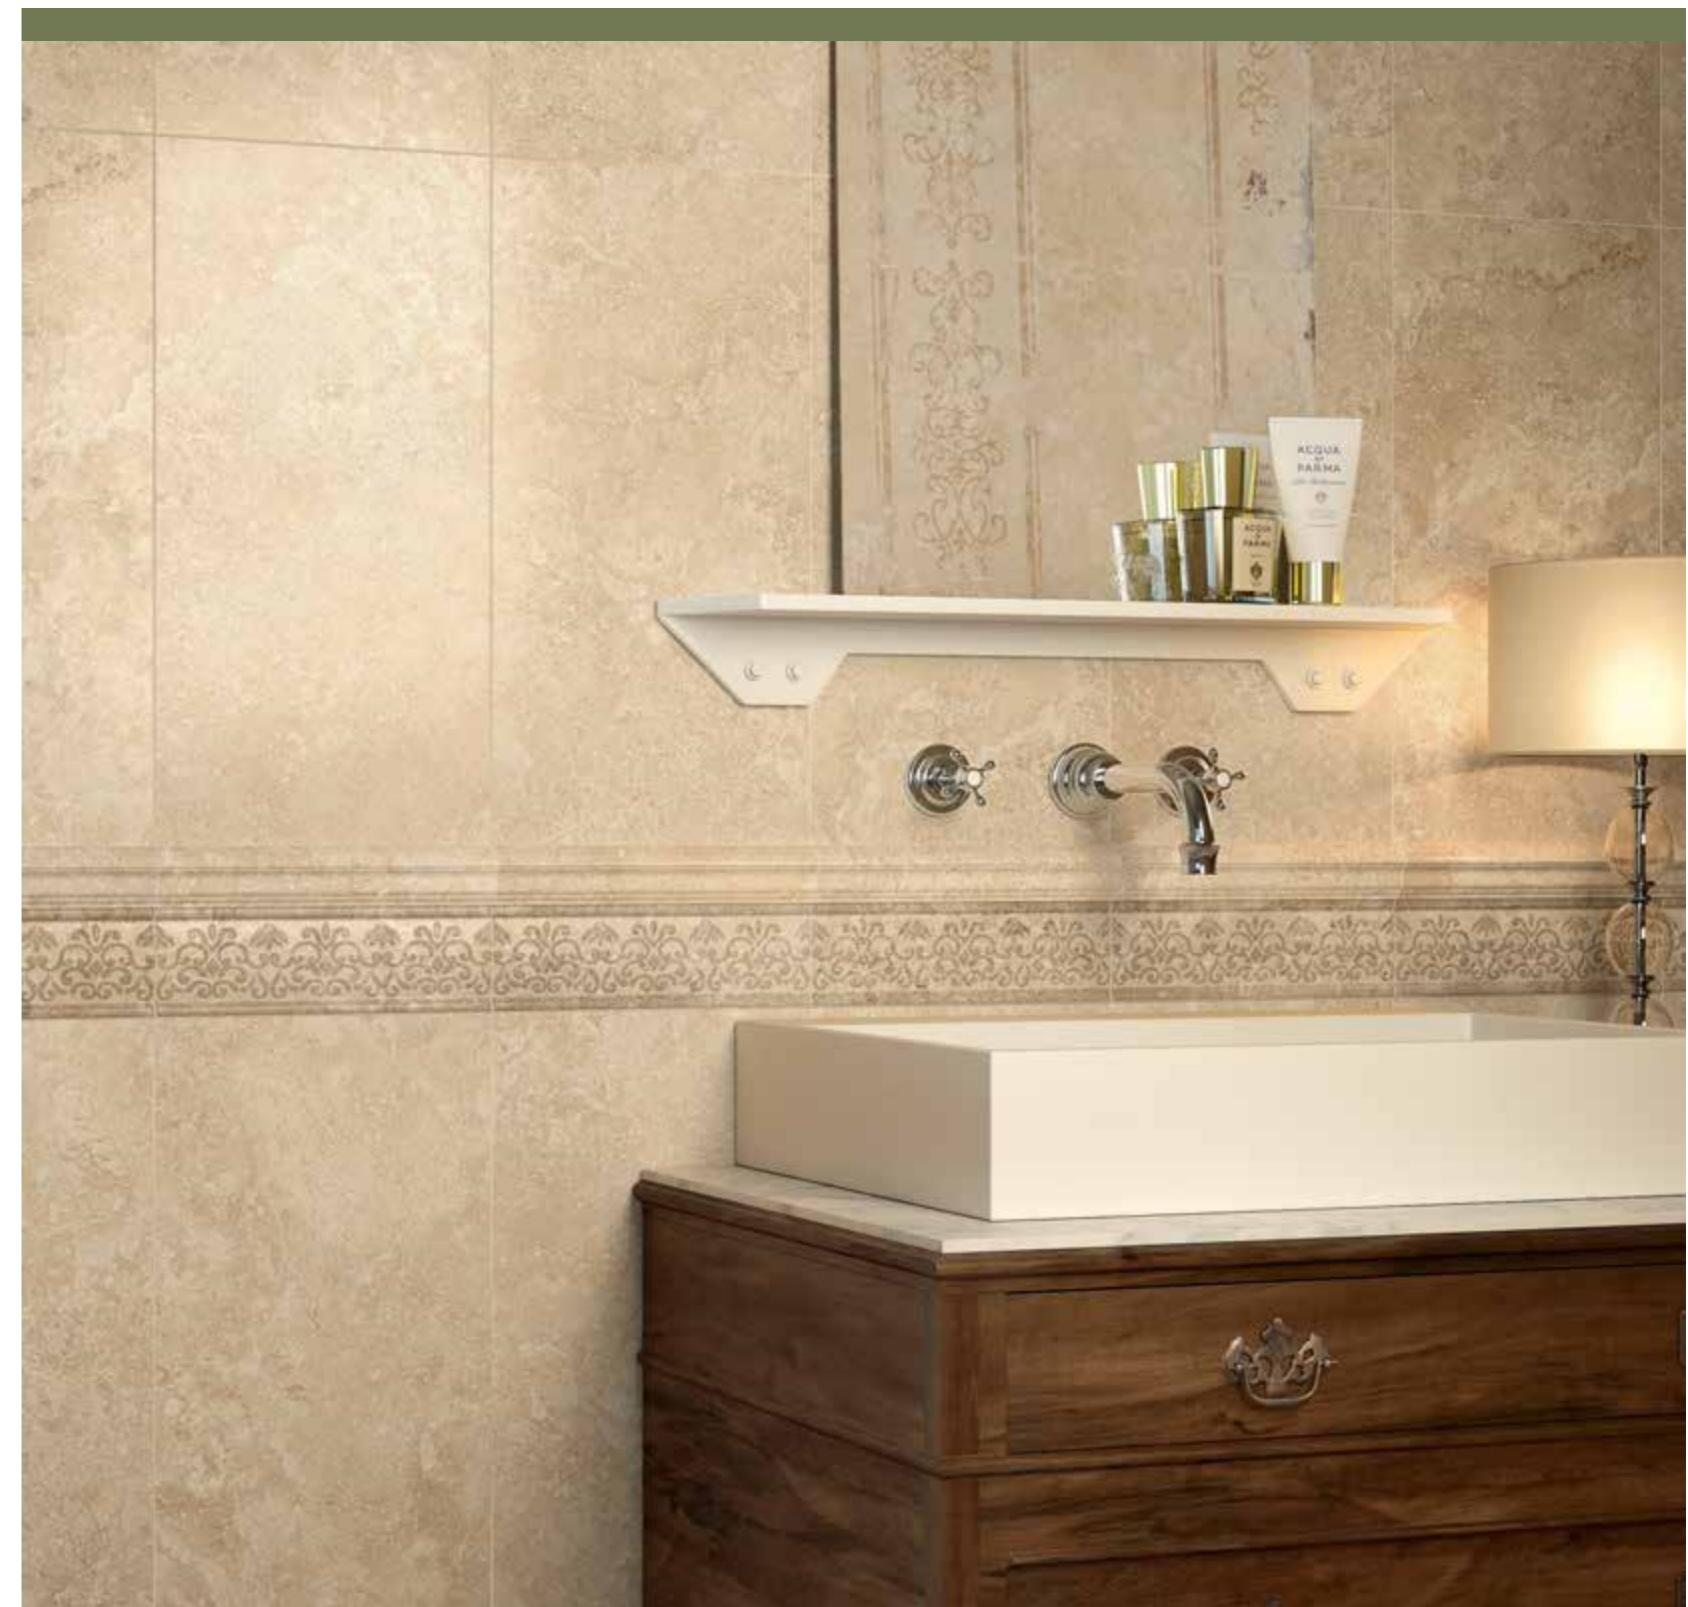

A decor set that adds character to any space.

The decor set of Natural Life broadens the creative potential of the project. It perfectly integrates with the surfaces of the collection, interpreting a cutting-edge mood and offering a touch of original creativity to any space.